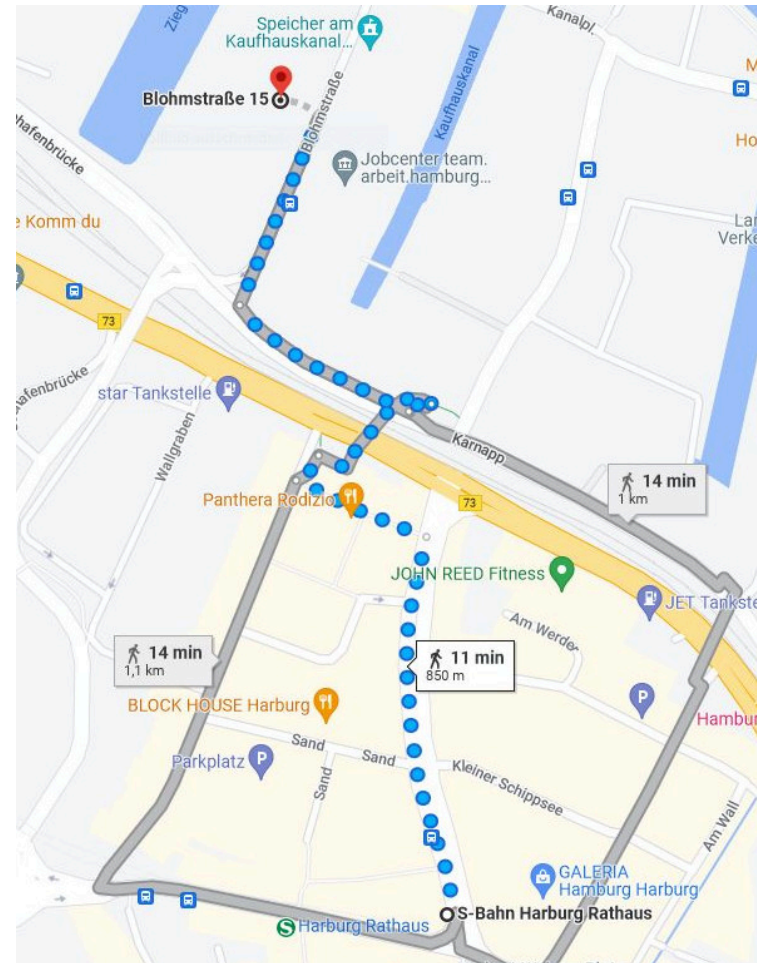

www.tet.tuhh.de

Where We Are

Use the side entrance on the left!

Institut für Theoretische Elektrotechnik
Blohmstr. 15 (2. Floor), 21075 Hamburg
Please use the entrance on the left side

Where can I park?

If you are visiting our institute by car, you are welcome to park for a few hours free of charge in the parking lot next to the building. However, please inform Mrs. Usta (peлин.usta@tuhh.de) in advance so that we can register you with the building management.

Main Campus

Technische Universität
Hamburg (TU Hamburg)
Am Schwarzenberg-Campus 1
21073 Hamburg

Location and Route map:
<https://www.tuhh.de/tuhh/tu-hamburg/campus.html>

Directions:

- by long-rail: Bahnhof Hamburg-Harburg
- by HVV: Line S3 oder S31 (HH-Hbf - Neugraben)
Station Harburg Rathaus or Heimfeld
- by Car: BAB-Anschlüsse A 7 (Heimfeld) and A 1 (Harburg),
A 253 (Neuland/Harburg-Hafen)

Walking from Main Campus to Institute

Time to walk: ~ 18 minutes

Walking from S-Bahn to Institute

Time to walk: ~ 11 minutes

Taking the S-Bahn from Hamburg City

Closest S-Bahn Station is „Harburg Rathaus“

Linie S3 or S31
 Direction to Neugraben, Stade, Buxtehude or Harburg Rathaus

Hotels in Hamburg –Harburg

very close to TUHH, mostly in walking distance

Hotel Panorama Hamburg

Harburger Ring 8-10, 21073 Hamburg
Phone +49 40 76695 0, Email: info@panoramaharburg.de
www.panorama-harburg.de