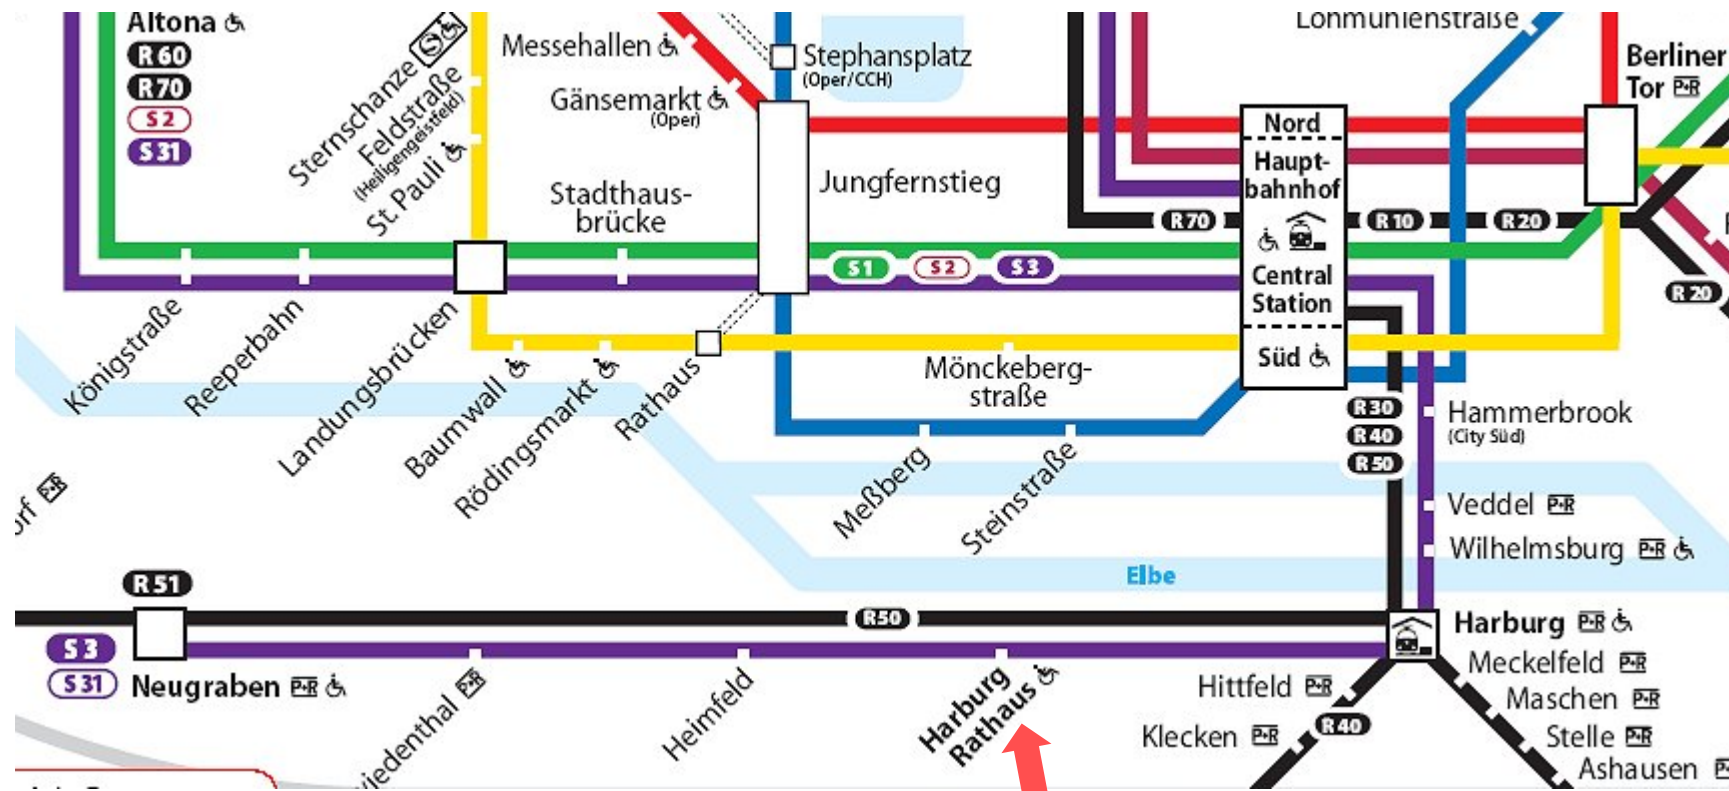

Main Campus

Technische Universität
Hamburg (TU Hamburg)
Am Schwarzenberg-Campus 1
21073 Hamburg

Location and Route map:
<https://www.tuhh.de/tuhh/tu-hamburg/campus.html>

Directions:

- by long-rail: Bahnhof Hamburg-Harburg
- by HVV: Line S3 oder S31 (HH-Hbf - Neugraben)
Station Harburg Rathaus or Heimfeld
- by Car: BAB-Anschlüsse A 7 (Heimfeld) and A 1 (Harburg),
A 253 (Neuland/Harburg-Hafen)

Walking from Main Campus to Institute

Time to walk: ~ 18 minutes

Walking from S-Bahn to Institute

Time to walk: ~ 11 minutes

Taking the S-Bahn from Hamburg City

Closest S-Bahn Station is „Harburg Rathaus“

Linie S3 or S31
 Direction to Neugraben, Stade, Buxtehude or Harburg Rathaus

Hotels in Hamburg –Harburg

very close to TUHH, mostly in walking distance

Hotel Panorama Hamburg

Harburger Ring 8-10, 21073 Hamburg
Phone +49 40 76695 0, Email: info@panoramaharburg.de
www.panorama-harburg.de