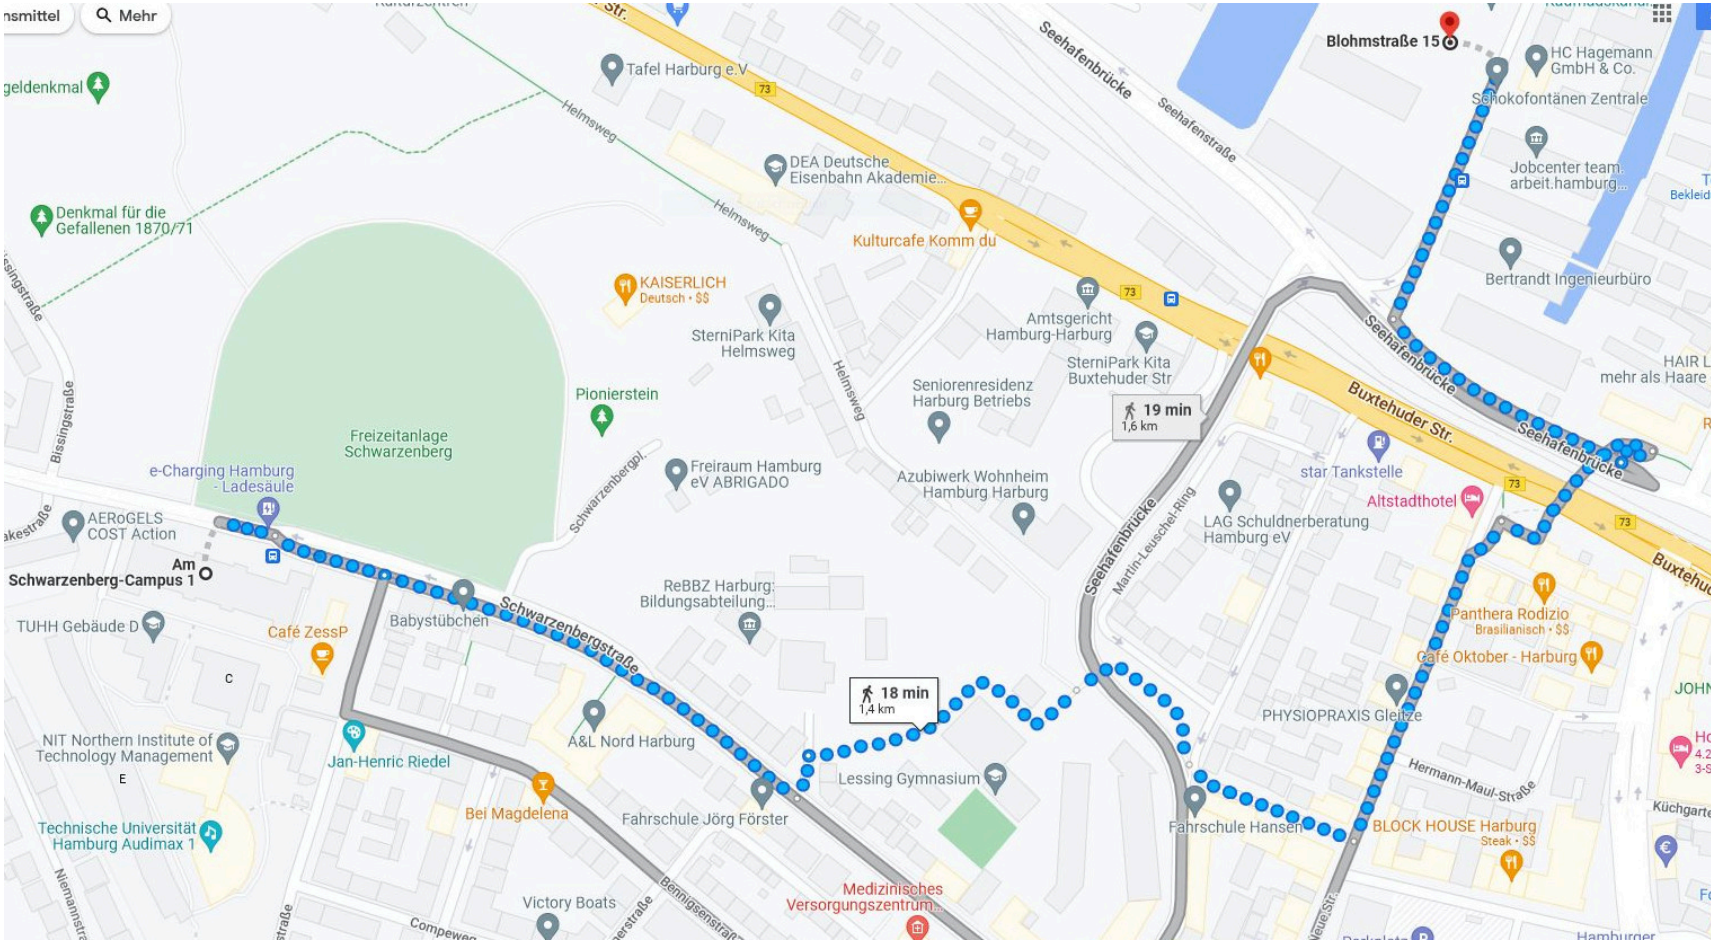

www.tet.tuhh.de

Where We Are

Use the side entrance on the left!

Institut für Theoretische Elektrotechnik
Blohmstr. 15 (2. Floor), 21075 Hamburg
Please use the entrance on the left side

Where can I park?

If you are visiting our institute by car, you are welcome to park for a few hours free of charge in the parking lot next to the building. However, please inform Mrs. Usta (peлин.usta@tuhh.de) in advance so that we can register you with the building management.

Main Campus

Technische Universität
Hamburg (TU Hamburg)
Am Schwarzenberg-Campus 1
21073 Hamburg

Location and Route map:
<https://www.tuhh.de/tuhh/tu-hamburg/campus.html>

Directions:

- by long-rail: Bahnhof Hamburg-Harburg
- by HVV: Line S3 oder S31 (HH-Hbf - Neugraben)
Station Harburg Rathaus or Heimfeld
- by Car: BAB-Anschlüsse A 7 (Heimfeld) and A 1 (Harburg),
A 253 (Neuland/Harburg-Hafen)

Walking from Main Campus to Institute

Time to walk: ~ 18 minutes

Walking from S-Bahn to Institute

Time to walk: ~ 11 minutes

Taking the S-Bahn from Hamburg City

Closest S-Bahn Station is „Harburg Rathaus“

Linie S3 or S31
 Direction to Neugraben, Stade, Buxtehude or Harburg Rathaus