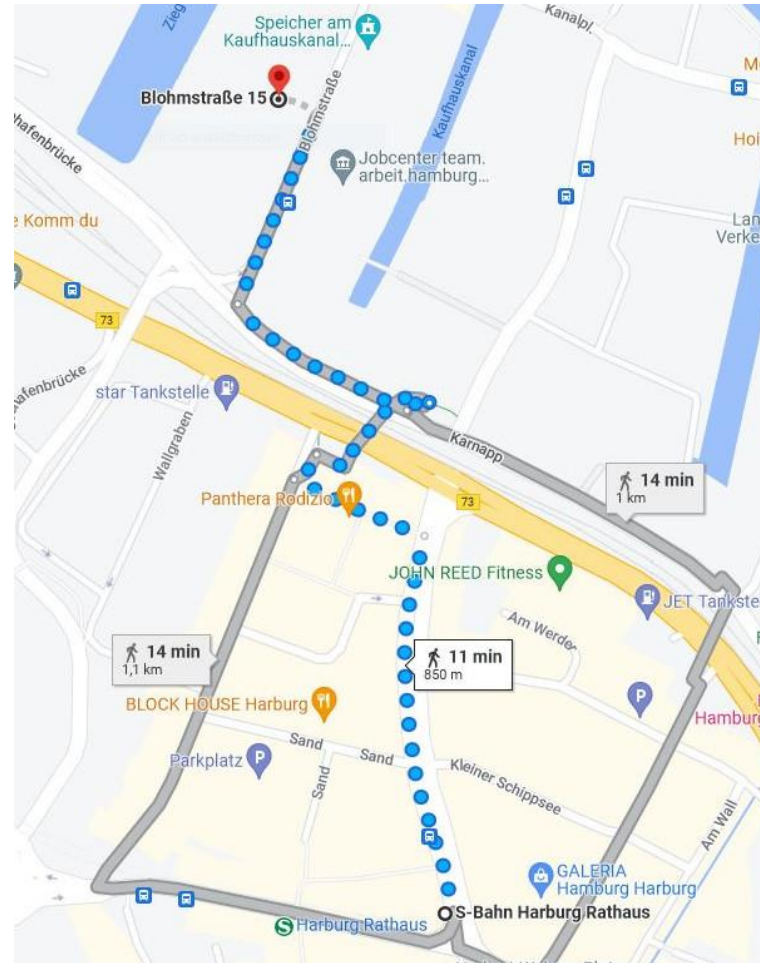

www.tet.tuhh.de

Where We Are

Use the side entrance on the left!

Institut für Theoretische Elektrotechnik
Blohmstr. 15 (2. Floor), 21075 Hamburg
Please use the entrance on the left side

Main Campus

Technische Universität
Hamburg (TU Hamburg)
Am Schwarzenberg-Campus 1
21073 Hamburg

Location and Route map:
<https://www.tuhh.de/tuhh/tu-hamburg/campus.html>

Directions:

- by long-rail: Bahnhof Hamburg-Harburg
- by HVV: Line S3 oder S31 (HH-Hbf - Neugraben)
Station Harburg Rathaus or Heimfeld
- by Car: BAB-Anschlüsse A 7 (Heimfeld) and A 1 (Harburg),
A 253 (Neuland/Harburg-Hafen)

Walking from Main Campus to Institute

Time to walk: ~ 18 minutes

Walking from S-Bahn to Institute

Time to walk: ~ 11 minutes

Taking the S-Bahn from Hamburg City

Closest S-Bahn Station is „Harburg Rathaus“

Linie S3 or S31
 Direction to Neugraben, Stade, Buxtehude or Harburg Rathaus

Hotels in Hamburg –Harburg

very close to TUHH, mostly in walking distance

Hotel Panorama Hamburg

Harburger Ring 8-10, 21073 Hamburg
Phone +49 40 76695 0, Email: info@panoramaharburg.de
www.panorama-harburg.de