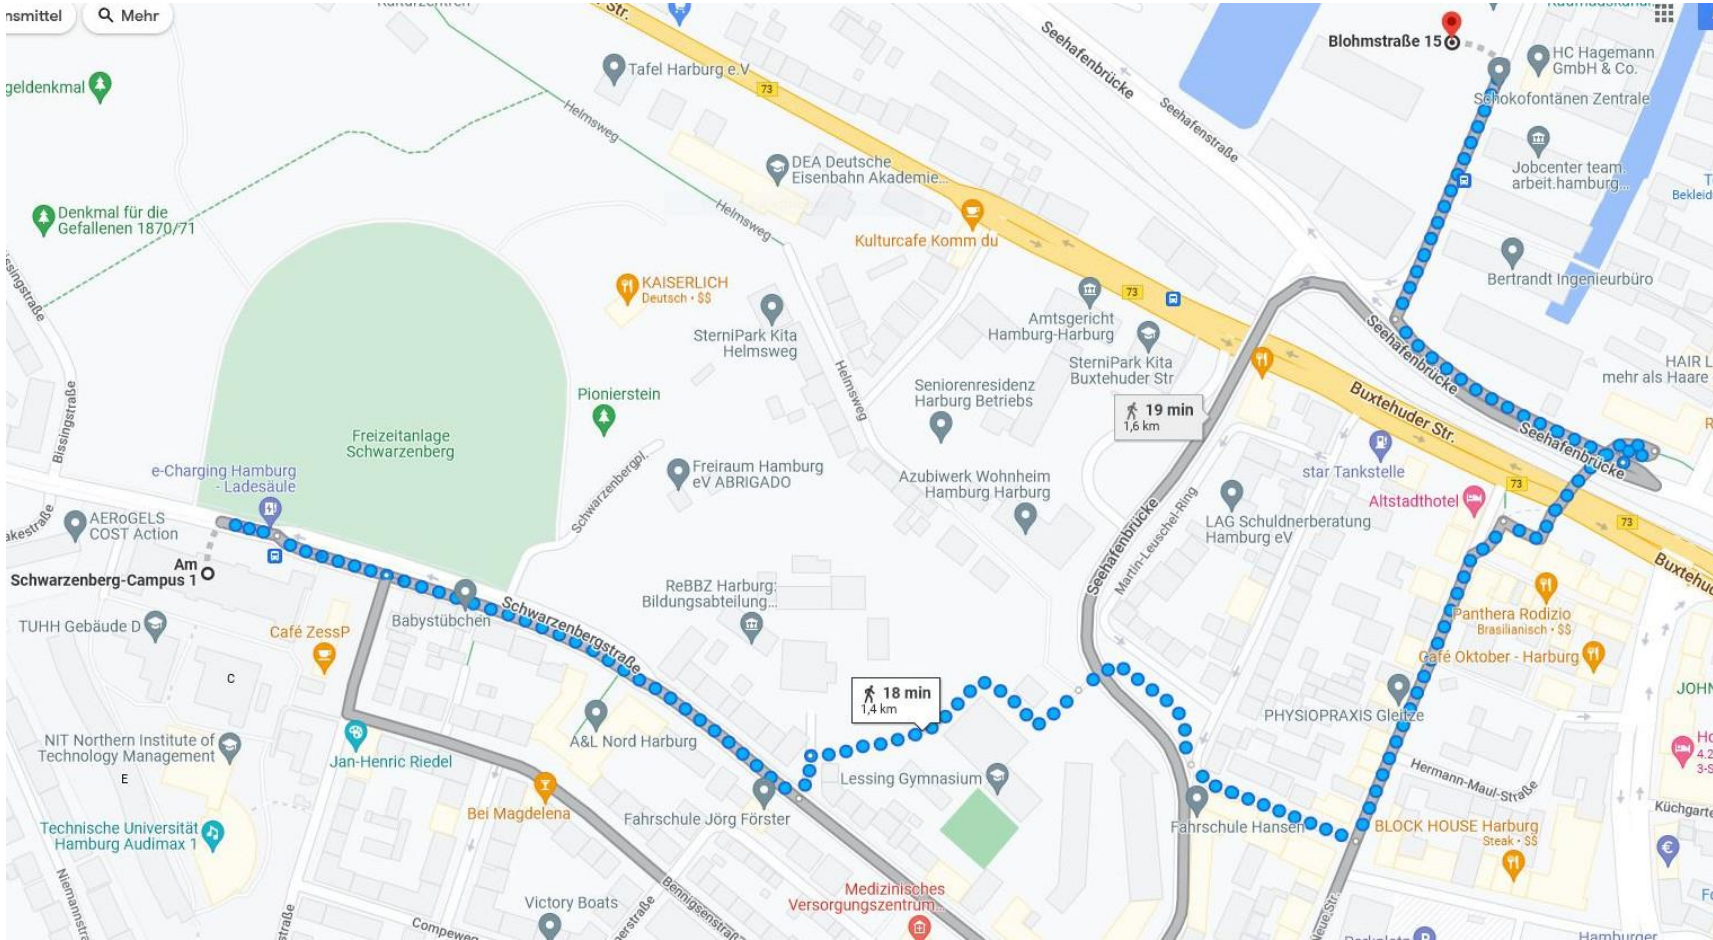

www.tet.tuhh.de

Where We Are

Use the side entrance on the left!

Institut für Theoretische Elektrotechnik
Blohmstr. 15 (2. Floor), 21075 Hamburg
Please use the entrance on the left side

Main Campus

Technische Universität
Hamburg (TU Hamburg)
Am Schwarzenberg-Campus 1
21073 Hamburg

Location and Route map:
<https://www.tuhh.de/tuhh/tu-hamburg/campus.html>

Directions:

- by long-rail: Bahnhof Hamburg-Harburg
- by HVV: Line S3 oder S31 (HH-Hbf - Neugraben)
Station Harburg Rathaus or Heimfeld
- by Car: BAB-Anschlüsse A 7 (Heimfeld) and A 1 (Harburg),
A 253 (Neuland/Harburg-Hafen)

Walking from Main Campus to Institute

Time to walk: ~ 18 minutes

Walking from S-Bahn to Institute

Time to walk: ~ 11 minutes

Taking the S-Bahn from Hamburg City

Closest S-Bahn Station is „Harburg Rathaus“

Linie S3 or S31
 Direction to Neugraben, Stade, Buxtehude or Harburg Rathaus