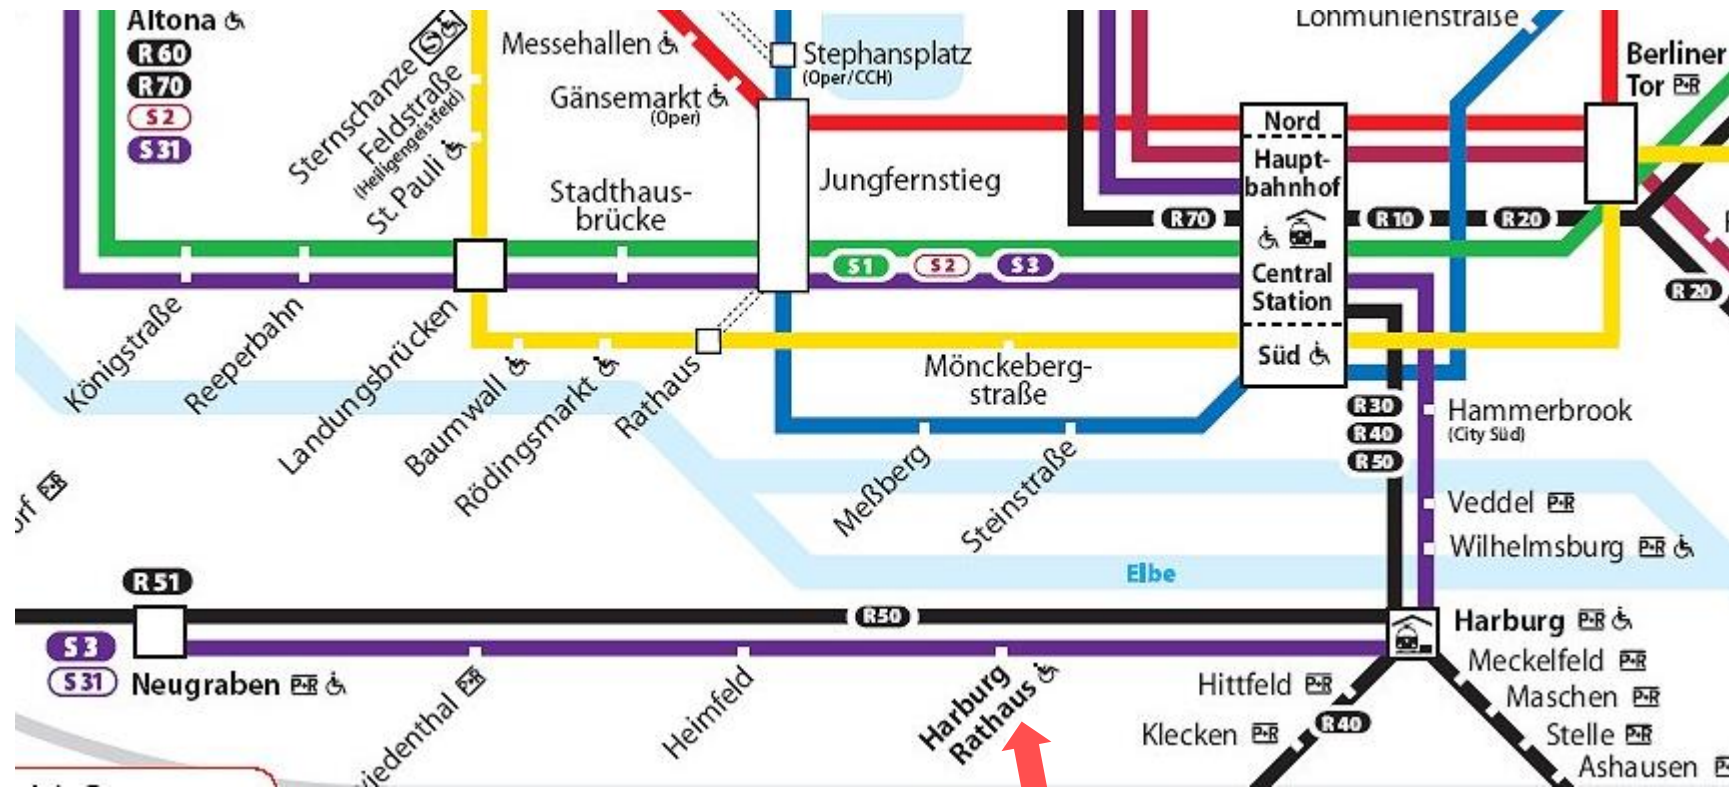

Location and Route map:
<https://www.tuhh.de/tuhh/tu-hamburg/campus.html>

Directions:

- by long-rail: Bahnhof Hamburg-Harburg
- by HVV: Line S3 oder S31 (HH-Hbf - Neugraben)
Station Harburg Rathaus or Heimfeld
- by Car: BAB-Anschlüsse A 7 (Heimfeld) and A 1 (Harburg),
A 253 (Neuland/Harburg-Hafen)

Walking from Main Campus to Institute

Time to walk: ~ 18 minutes

Walking from S-Bahn to Institute

Time to walk: ~ 11 minutes

Taking the S-Bahn from Hamburg City

Closest S-Bahn Station is „Harburg Rathaus“

Linie S3 or S31
 Direction to Neugraben, Stade, Buxtehude or Harburg Rathaus

Hotels in Hamburg –Harburg

very close to TUHH, mostly in walking distance

Hotel Panorama Hamburg

Harburger Ring 8-10, 21073 Hamburg
Phone +49 40 76695 0, Email: info@panoramaharburg.de
www.panorama-harburg.de